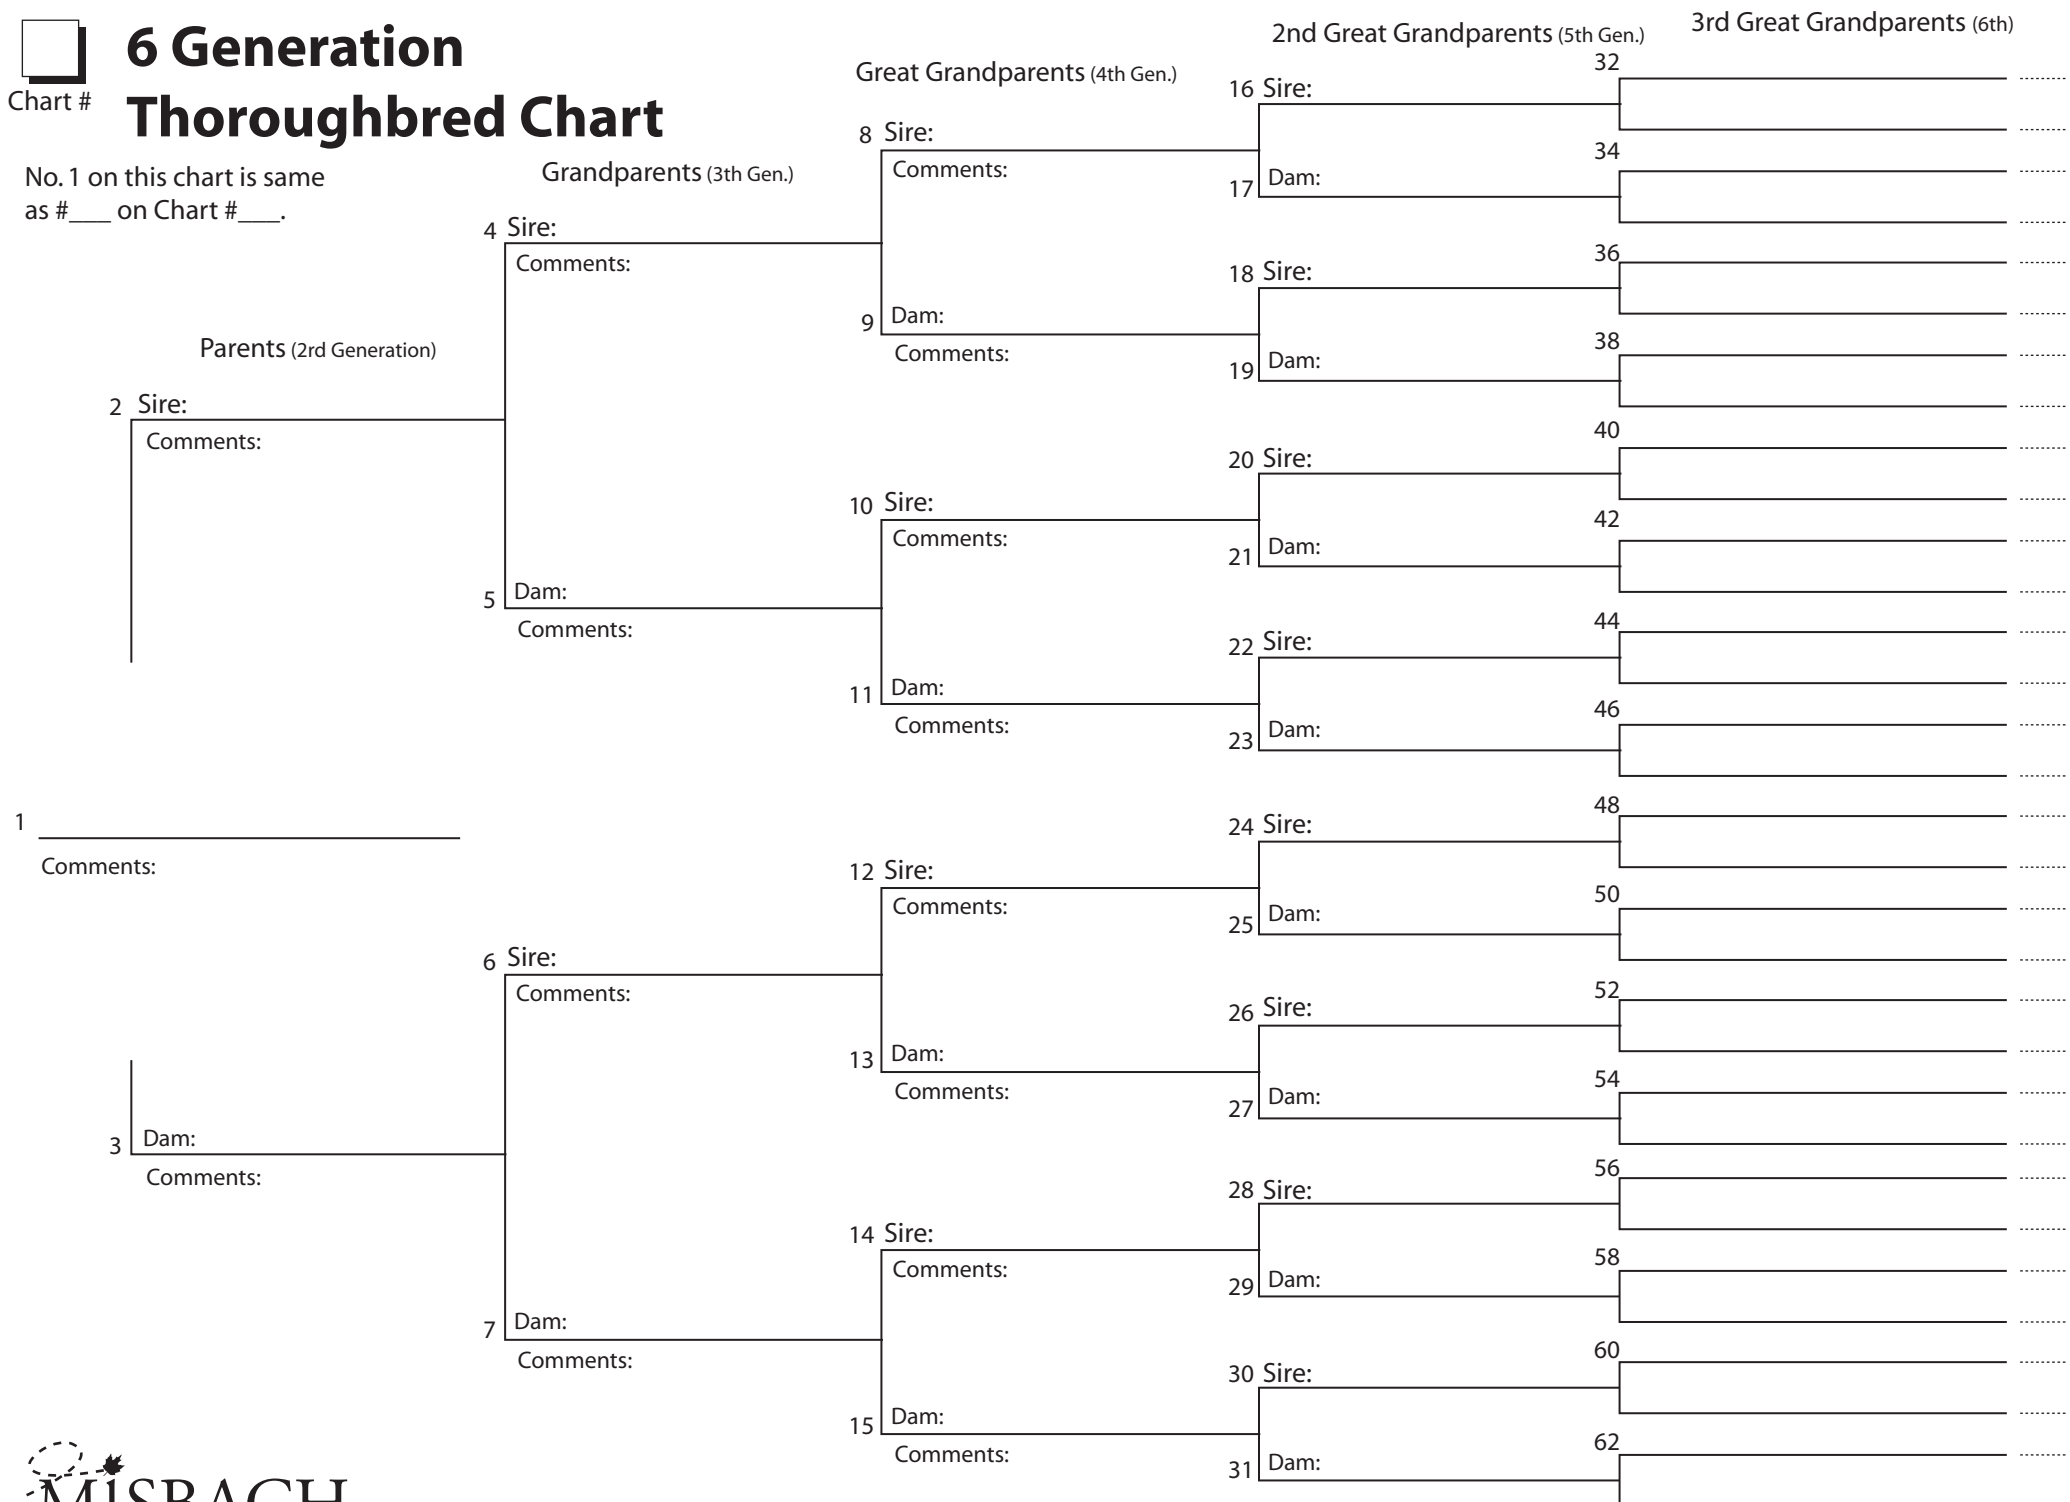

6 Generation

Chart #

Thoroughbred Chart

No. 1 on this chart is same as # ___ on Chart # ___.

1 _____
Comments:

2 Sire: _____
Comments: _____
5 Dam: _____
Comments: _____

4 Sire: _____
Comments: _____
9 Dam: _____
Comments: _____
11 Dam: _____
Comments: _____

8 Sire: _____
Comments: _____
10 Sire: _____
Comments: _____
11 Dam: _____
Comments: _____

2nd Great Grandparents (5th Gen.) 3rd Great Grandparents (6th)

16 Sire: _____ 32 _____
17 Dam: _____ 34 _____
18 Sire: _____ 36 _____
19 Dam: _____ 38 _____
20 Sire: _____ 40 _____
21 Dam: _____ 42 _____
22 Sire: _____ 44 _____
23 Dam: _____ 46 _____
24 Sire: _____ 48 _____
25 Dam: _____ 50 _____
26 Sire: _____ 52 _____
27 Dam: _____ 54 _____
28 Sire: _____ 56 _____
29 Dam: _____ 58 _____
30 Sire: _____ 60 _____
31 Dam: _____ 62 _____